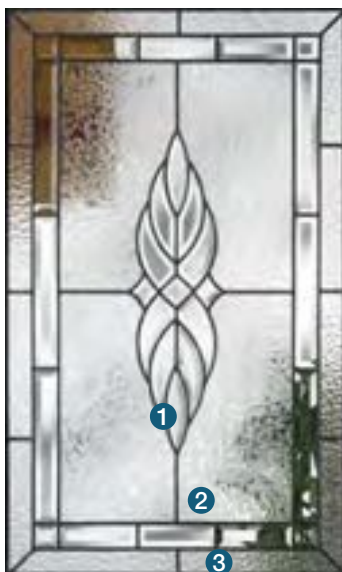

Black Nickel

Black Nickel