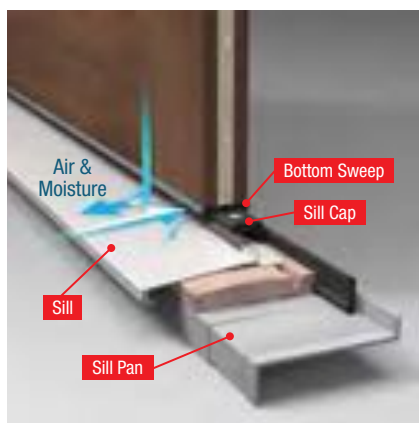

2 Sill and bottom sweep form a tight seal against wind-driven moisture infiltration at the bottom of the door system and help channel moisture away from the home. **Sill pan** (recommended) adds an extra layer of protection to help keep moisture away from the subfloor.