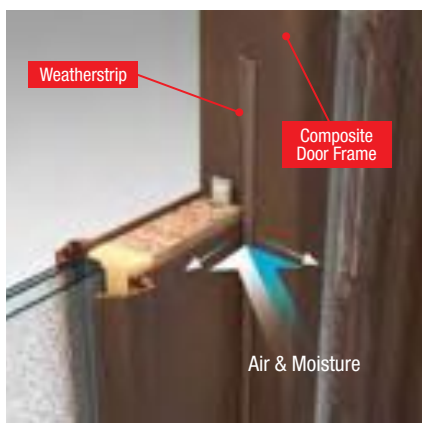

1 Weatherstrip is engineered in a variety of profiles to provide the best possible fit with our door systems, helping to deliver a precise seal between the **door** and **frame**. In addition, a rot-free Therma-Tru **composite door frame*** delivers extra protection from the damaging effects of moisture.