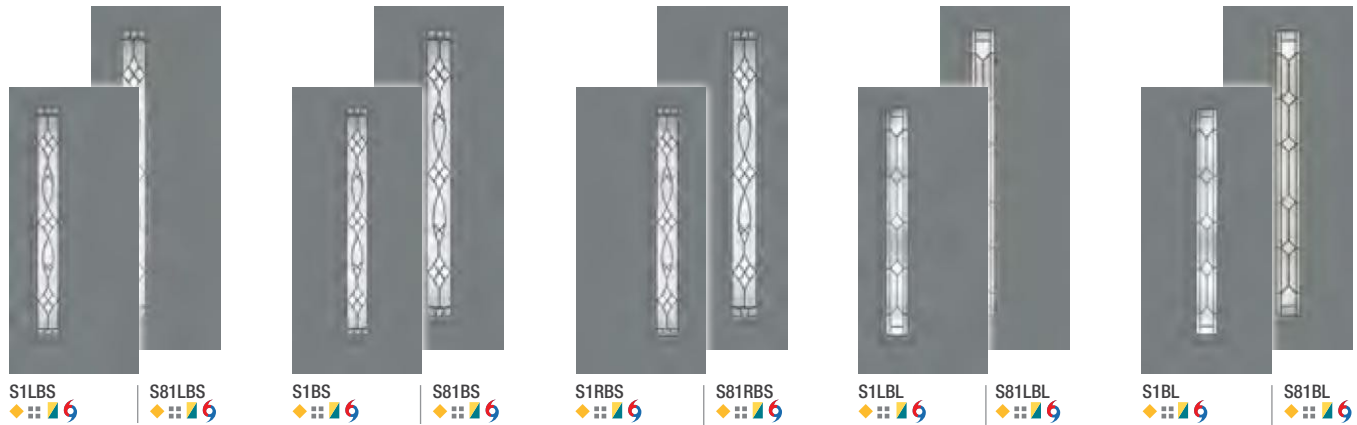

Línea

Note: Product images show exterior side of door.

			It's your decision, by design. Select a look for the door and sidelites. Choose a material. Find an available glass design and frame to complete the statement. Stain or paint it any color. Explore all the possible combinations at thermatru.com/pulse.
Wood-Grained Fiberglass: Mahogany or Oak (Shown in Driftwood stain.)	Smooth Fiberglass	Steel	

Note: Door and sidelite styles shown in smooth fiberglass with flat lite frame. To see styles in other material choices, go to thermatru.com/pulse.

Note: See page 287 for important product details that may help with your purchase decision.
Top: Pulse Ari, Axis Glass with Scrolled Lite Frame, Door – S83AX, ©TheHouseDesigners.com