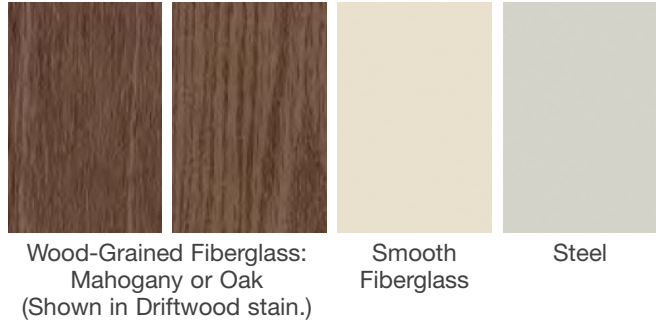

2 Choose a MATERIAL.

Each style is available in any of these material choices.

3 Select a GLASS.

Find an available glass design to complete the statement you want to make.