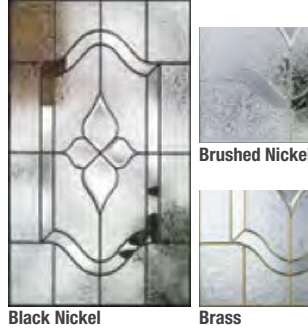

Black Nickel
Brass
Concorde
Glass Privacy Rating: **8**