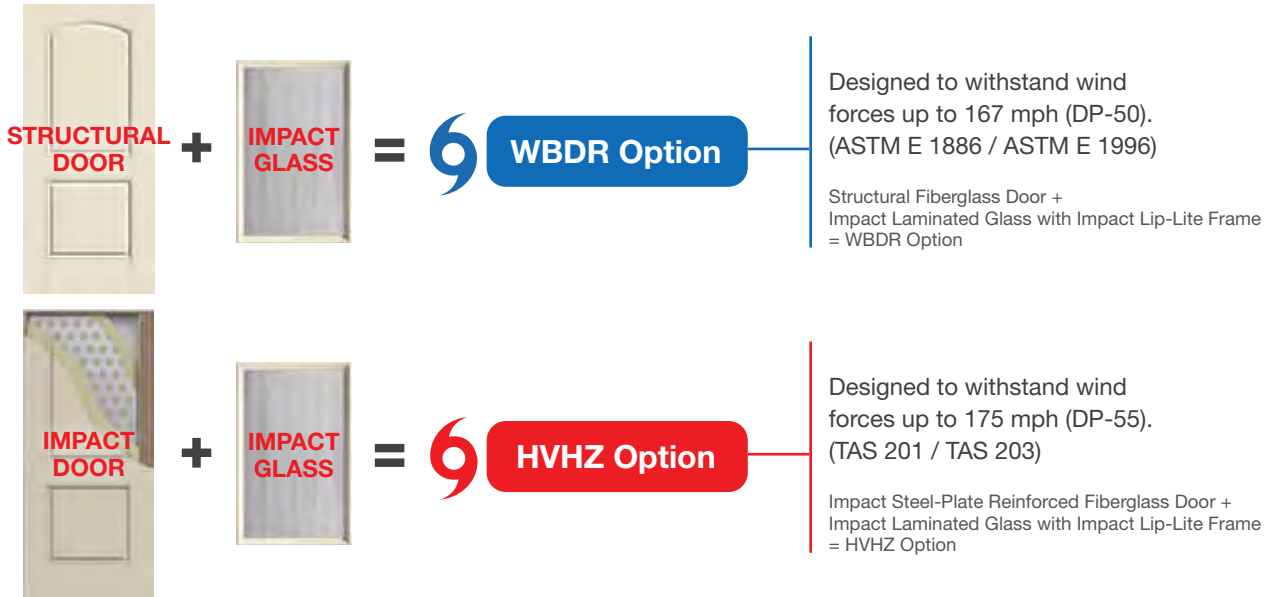

2 Use the icons to find available Therma-Tru® product options in this catalog.

WBDR / HVHZ Options: Look for this icon to find door and sidelite styles that can be configured for WBDR or HVHZ.

3 Verify that there is a Therma-Tru product approval specific to your area for the door system configuration before buying.*

4 Make sure the product is installed in compliance with the product approval to meet building codes.

The performance of the door system depends on how it is installed. Proper installation is required to comply with building codes.

*Product approvals show that the door system meets applicable codes when selected, assembled and installed as instructed. Note: See your Therma-Tru seller or visit www.thermatru.com for product approvals and installation instructions. Always confirm building code requirements in your area before buying. Follow weather and news reports to assess severe weather situations and obey local authorities' shelter and evacuation orders. No product guarantees safety for persons or property, nor makes any premises hurricane- or impact-proof.