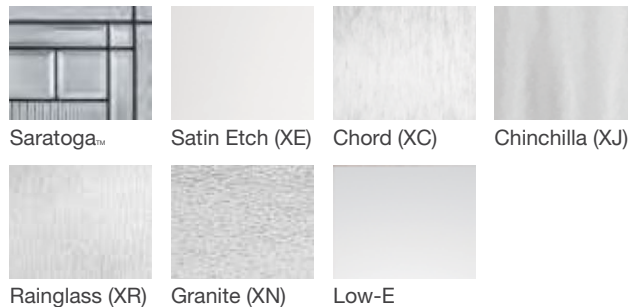

(28.6 mm / 1.125 in.)

Available Glass Shapes & SDL Patterns

Glass Shapes with GBG Patterns

Available Glass Options

Additional Sidelite Glass Options

NEW 8'0" Smooth-Star® Flush-Glazed Doors with Internal Blinds & Elevated Bottom Rail