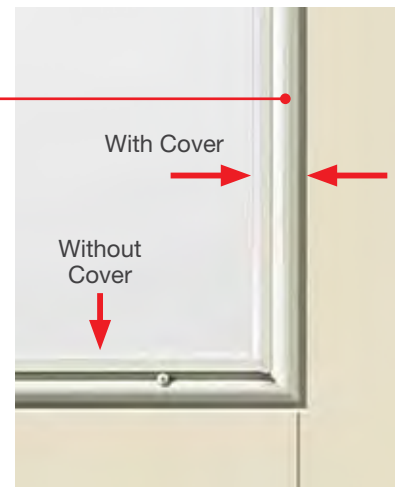

Impact Lip-Lite Frame

Features durable, paintable aluminum construction.

An attractive scrolled profile gives a thin, sleek appearance and a screw channel cover helps hide unsightly screws.