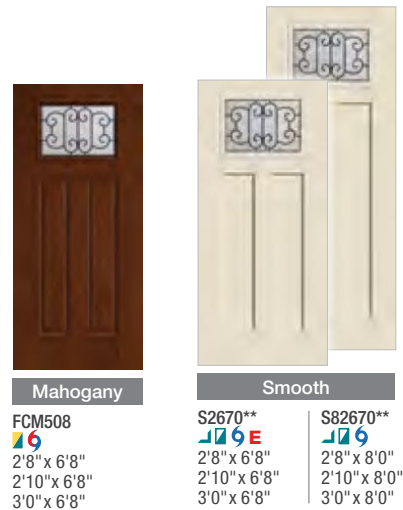

Riserva x

Privacy & Textured Glass Options

Add the code to the blank in the style number for the desired door and glass combination. For details on glass options, see page 125.

XE = Satin Etch

XJ = Chinchilla

XN = Granite

XC = Chord

XR = Rainglass

*Available with flat lite frame or Advanta flat lite frame only.

**Available with flat lite frame, Advanta flat lite frame or Impact-rated lite frame only.

***Not recommended for use behind storm doors or to be painted dark colors, if exposed to direct sunlight.

Note: See page 287 for important product details that may help with your purchase decision.