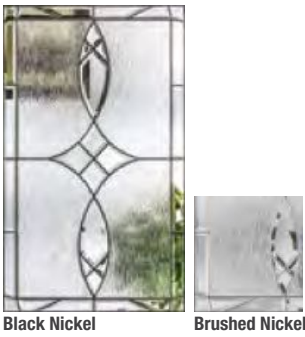

Decorative & Specialty Glass Designs**

Black Nickel
Brushed Nickel
Blackstone
Glass Privacy Rating: **7**