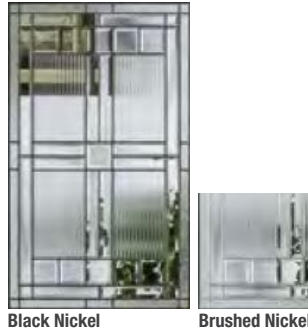

Black Nickel
Brushed Nickel
Saratoga
Glass Privacy Rating: **7**