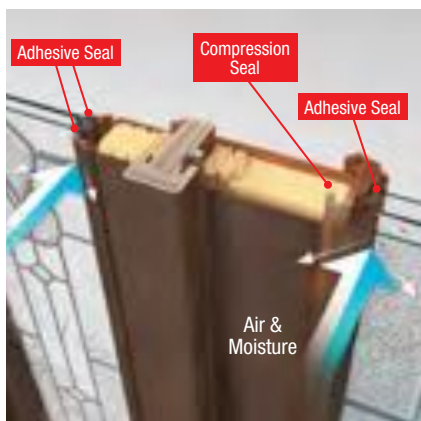

6 Lip-lite frame (shown right) features a **compression seal** against weather on the outside of the **door** and an **adhesive seal** against weather on the outside of the **glass**. **Flush-glazed glass** (shown left) is built directly into the door without a Lip-lite frame, featuring a **high-performance adhesive weather seal** inside and out.