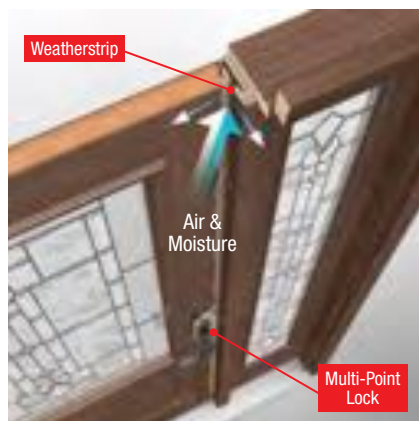

5 Multi-point locking system (recommended) engages the door and frame at three points from top to bottom for enhanced security while helping to preserve the **weatherstrip's** seal even under wind pressure.