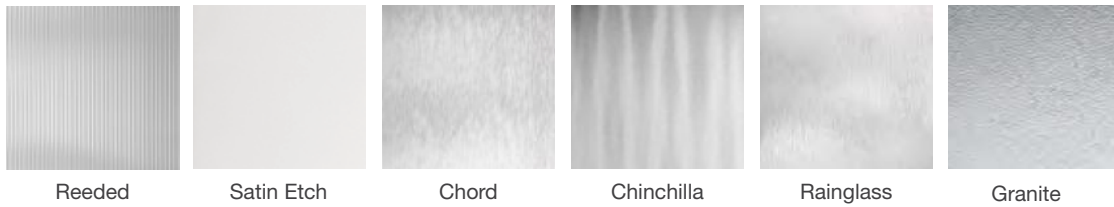

Each style is available in any of these material choices.

3 Select a GLASS.

Find an available glass design to complete the statement you want to make.

Privacy & Textured Glass

Available for all Pulse door styles.