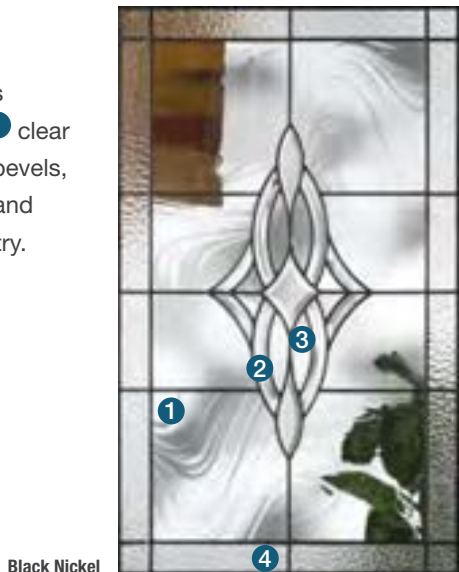

Black Nickel