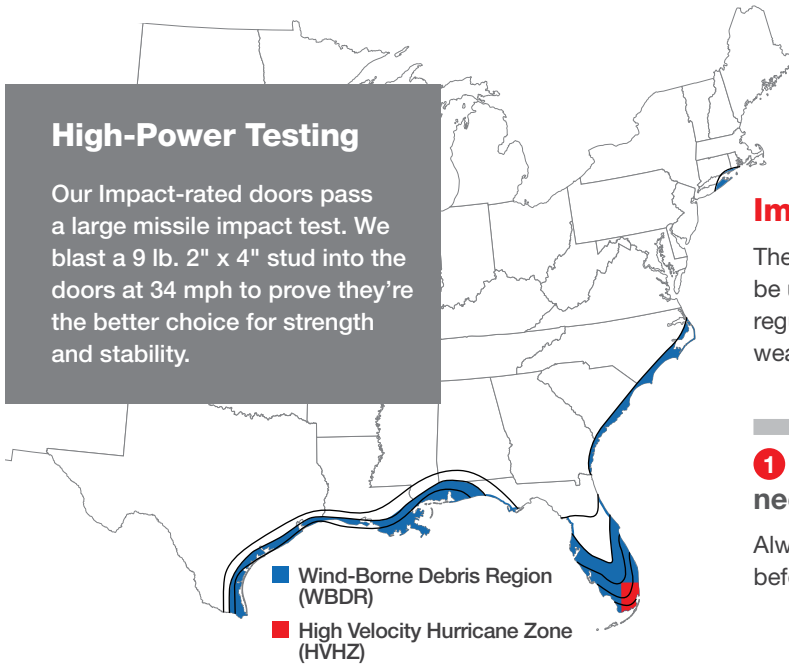

Tough when you need it. Beautiful always.

High-Power Testing

Our Impact-rated doors pass a large missile impact test. We blast a 9 lb. 2" x 4" stud into the doors at 34 mph to prove they're the better choice for strength and stability.

Impact-Rated Products

Therma-Tru offers Impact-rated doors and glass that can be used to meet high-wind and coastal region codes and regulations, offering excellent performance in extreme weather conditions while providing added protection.

1 Use the map as a guide to find out if you need product for WBDR or HVHZ.

Always confirm building code requirements in your area before buying.*