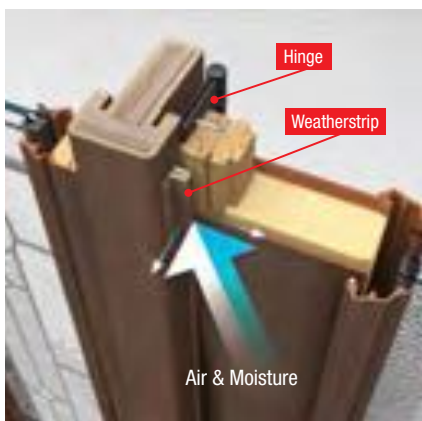

4 Hinges position the **door** to properly compress the **weatherstrip** to help form a tight, even seal against air and moisture infiltration when the door closes.