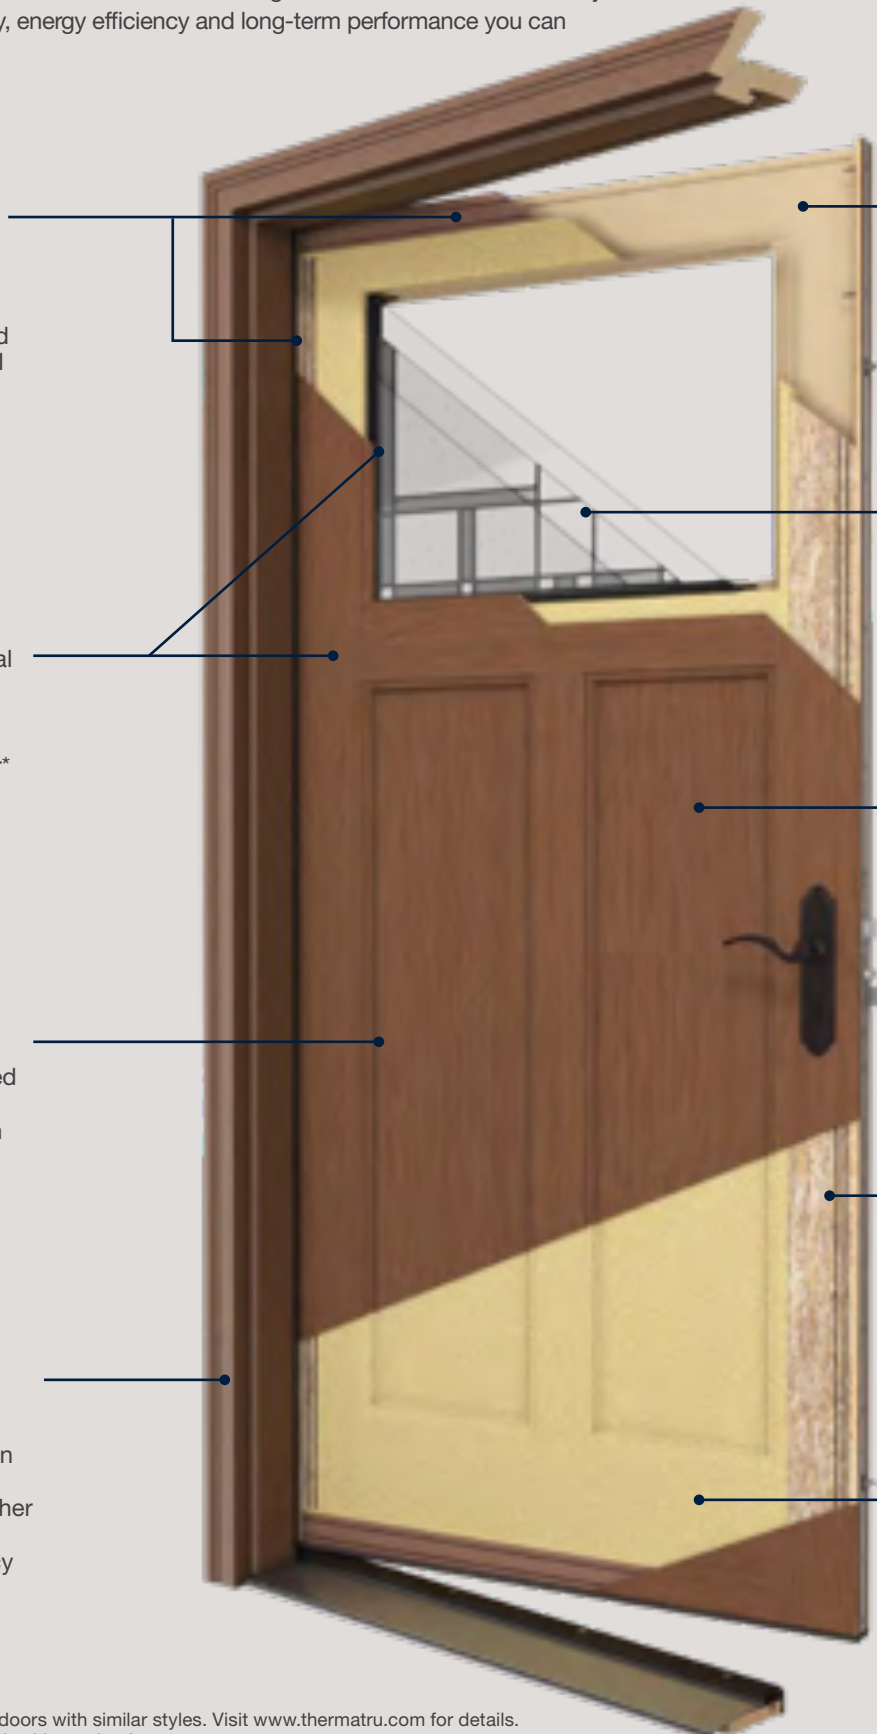

Premium construction, inside and out.

Highlighting the best of craftsmanship and innovation, Classic Craft premium entryways boast impressive, well-designed features and remarkable construction. The inner workings of each Classic Craft door lay the foundation for exceptional strength, security, energy efficiency and long-term performance you can depend on for years to come.

Engineered for Moisture Protection

Features composite top and bottom rails and solid hardwood edges for increased moisture and rot protection all the way around the door.

Designed with Authenticity

Features construction identical to wood doors with narrow stiles and rails, and flush-glazed glass options that are more than 10% wider* to welcome more natural light into the home.

Tested to Withstand Mother Nature

Designed and rigorously tested to withstand and protect from the damaging effects of harsh weather conditions.

Therma-Tru® Door Frame

Created specifically for Therma-Tru doors to deliver an entire entry system designed and engineered to work together to resist leaks and drafts, and help maintain energy efficiency and weather resistance.

*Comparison of Classic Craft to other standard fiberglass doors with similar styles. Visit www.thermatru.com for details.

**Comparison of R-Values of fiberglass to wood doors (both without glass).

Right Page Top: Classic Craft Walnut Grain Door – CCW8901L; Low-E Glass Direct Set Sidelite – DRS82131SL, Finish – Acorn

Right Page Middle: Classic Craft Mahogany Grain, Homeward Glass, Door – CCM82801, Finish – Barley

Right Page Bottom: Classic Craft Canvas Door – CCV220; Low-E Glass, Sidelites – CCV100SL, Finish – Indigo