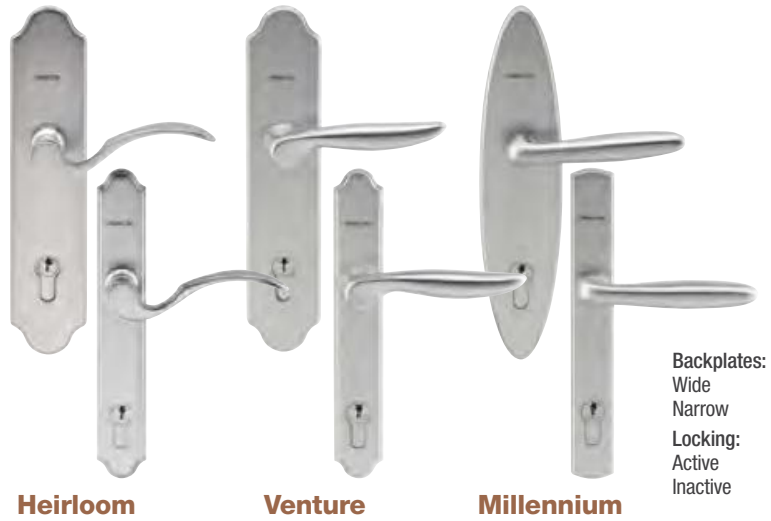

Designed to complement Therma-Tru® door styles from traditional to contemporary.

Forte

Prospect

Finish Options

Heirloom

Venture

Millennium

Backplates:
Wide
Narrow
Locking:
Active
Inactive