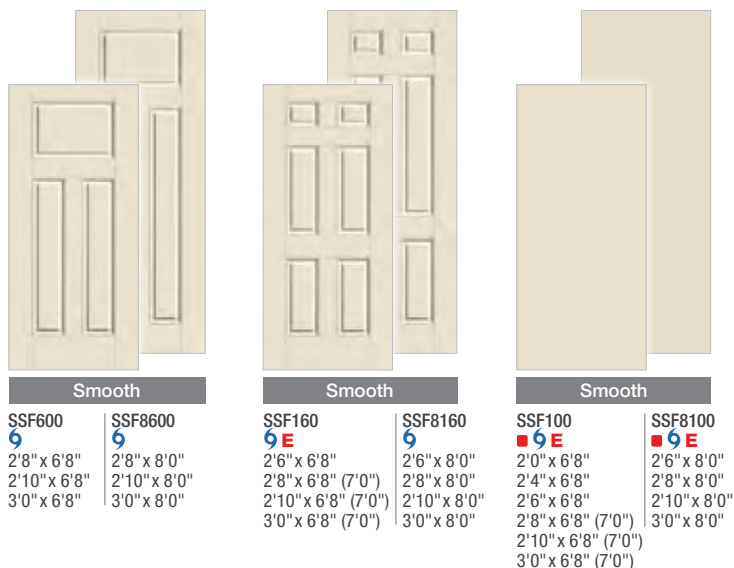

Smooth

SSF600
2'8" x 6'8"
2'10" x 6'8"
3'0" x 6'8"

SSF8600
2'8" x 8'0"
2'10" x 8'0"
3'0" x 8'0"

Smooth

SSF160
2'6" x 6'8"
2'8" x 6'8" (7'0")
2'10" x 6'8" (7'0")
3'0" x 6'8" (7'0")

SSF8160
2'6" x 8'0"
2'8" x 8'0"
2'10" x 8'0"
3'0" x 8'0"

Smooth

SSF100
2'0" x 6'8"
2'4" x 6'8"
2'6" x 6'8"
2'8" x 6'8" (7'0")
2'10" x 6'8" (7'0")
3'0" x 6'8" (7'0")

SSF8100
2'6" x 8'0"
2'8" x 8'0"
2'10" x 8'0"
3'0" x 8'0"

20-Minute Fire-Rated Wood Edge – Steel

Profiles™