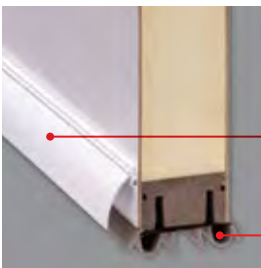

Rain Deflector

Bottom Sweep

Bottom of door;
exterior view.