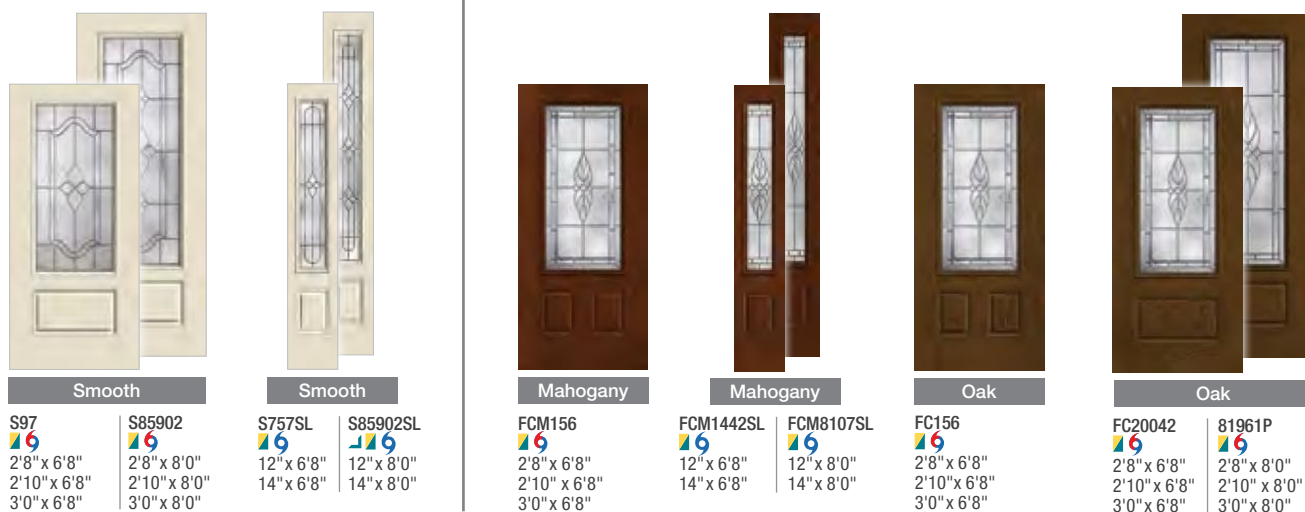

Kensington ◆ ◆ ◆

Kensington Continues on next page.

Key

- Black Nickel Caming (1D)
- Flat Lite Frame
- WBD / HVHZ Options
- Brushed Nickel Caming (1C)
- NEW Scrolled & Flat Advanta Lite Frame
- Brass Caming (1A)
- WBD Options
- Wrought Iron (1W)