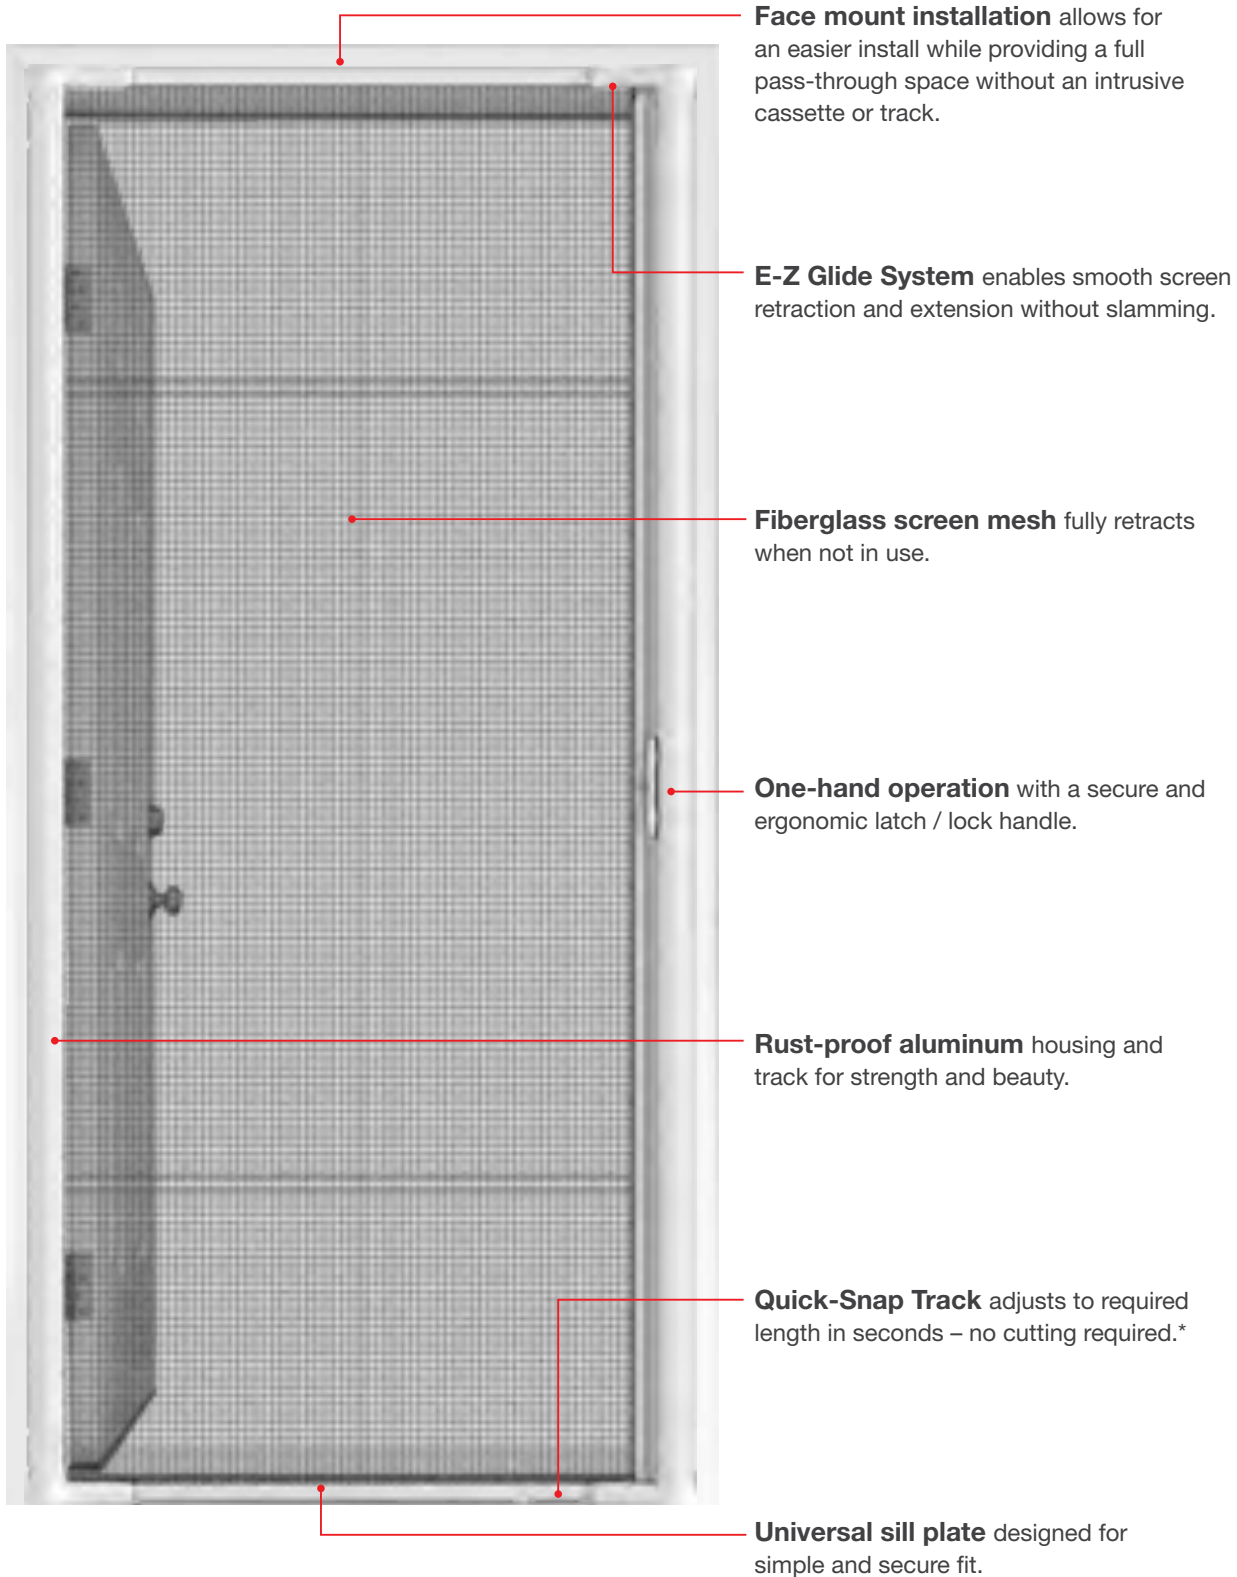

Welcome fresh air and natural light into the home while keeping debris and insects out. Therma-Tru retractable screen doors feature a discreet, hidden design that helps provide a seamless transition from indoors to out. Plus, it's been quality tested for compatibility with Therma-Tru® entry door systems.