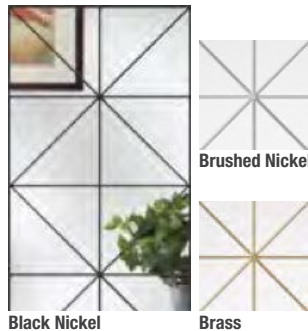

Black Nickel
Brass
NEW Calix
Glass Privacy Rating: **1**