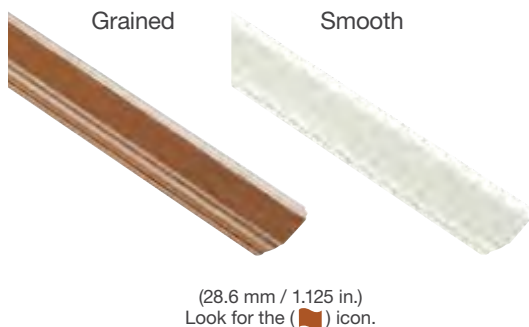

SDL Bar Options

Smooth SDL bars are color matched to PrismaGuard Alpine.