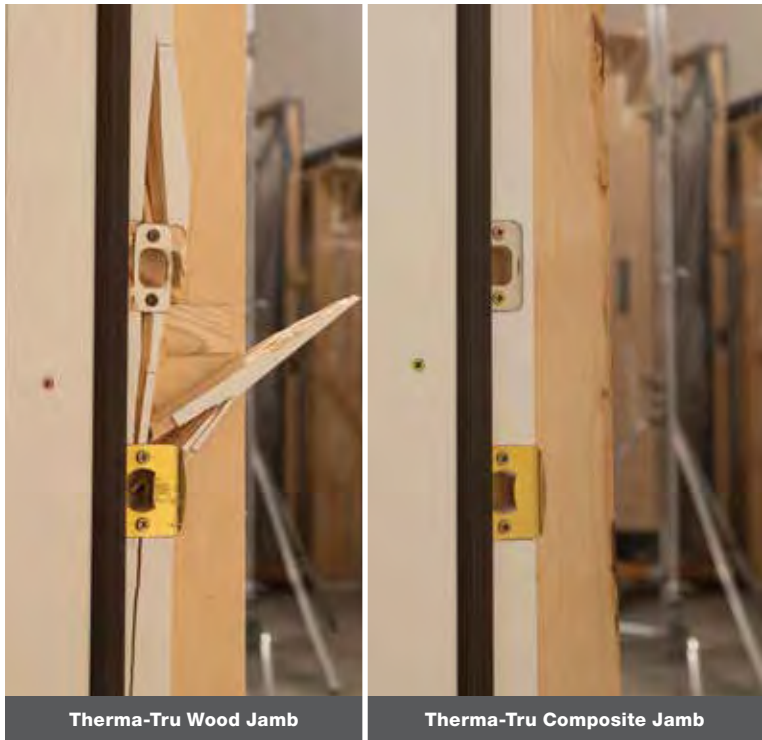

*Comparison of pendulum impact test results for Therma-Tru composite door frame and standard finger-jointed Pine wood door frame, both with similar pre-hung doors.

**Comparison of pendulum impact test results for Therma-Tru doors in steel versus fiberglass. Visit www.thermatru.com for details.

¹Source: FBI Uniform Crime Reporting Program, "2019 Crime in the United States."

²Source: FBI Uniform Crime Reporting Program, "2019 Crime in the United States," Table 7.

³Source: www.asecurelife.com