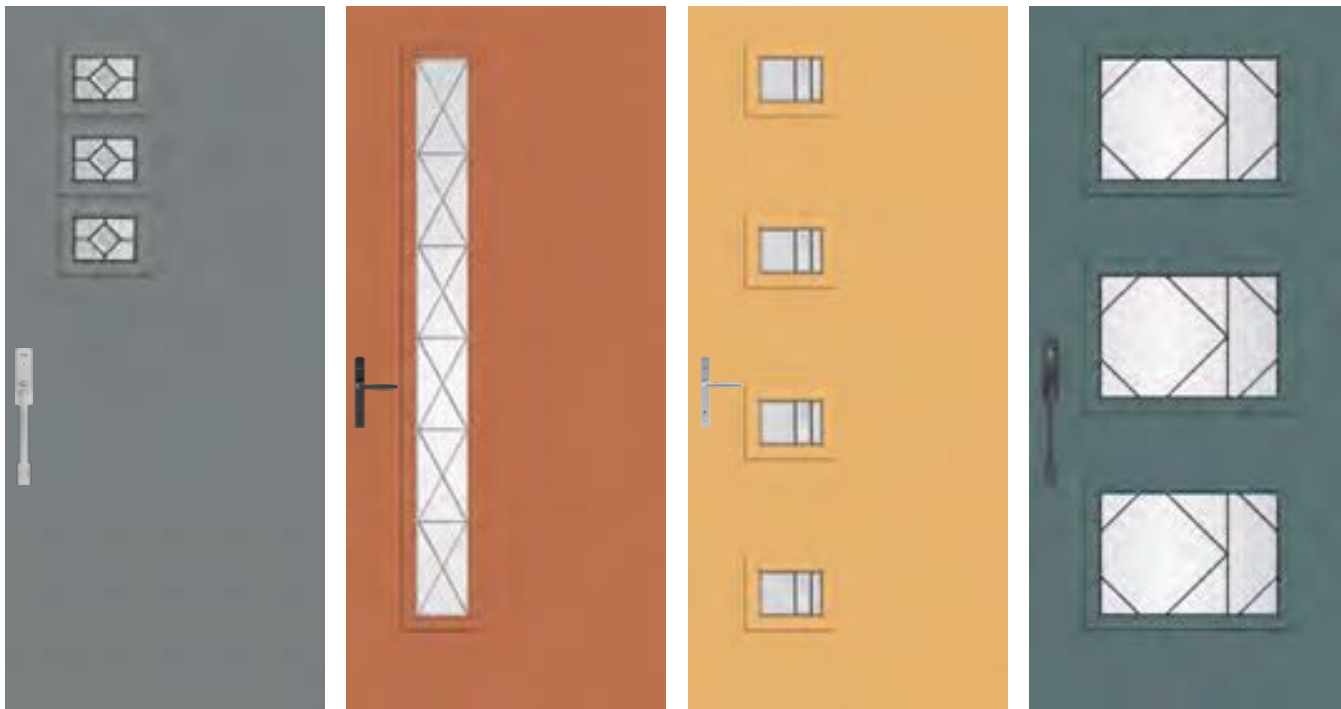

It's your decision, by design.

Pulse is geometry with energy. Designed to be fun and easy to mix and match with sleek, flush door and sidelite styles, you can create a modern entrance without missing a beat. Explore all the possible combinations at thermatru.com/pulse. Mix and match to get the style numbers needed to order. Turn the page for a glimpse of available styles and sizes.

The creativity is unlimited. Stain or paint the entrance any color.

These doors and sidelites come ready to stain or paint. So there's no limit to the creativity you can use when it comes to finishing touches.

WBDR / HVHZ Options: Look for this icon to find door styles that can be configured for WBDR or HVHZ.*