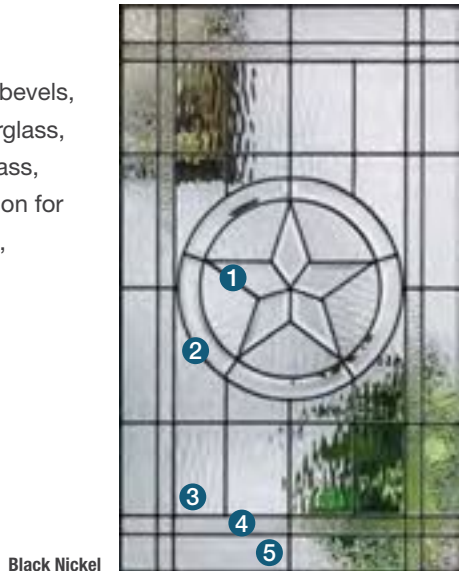

Texas Star

Beautifully crafted with **1** clear bevels, **2** curved bevels, **3** clear waterglass, **4** granite glass, **5** glue chip glass, there's no mistaking the inspiration for this recognizable design. Strong, independent and all-American.

Black Nickel