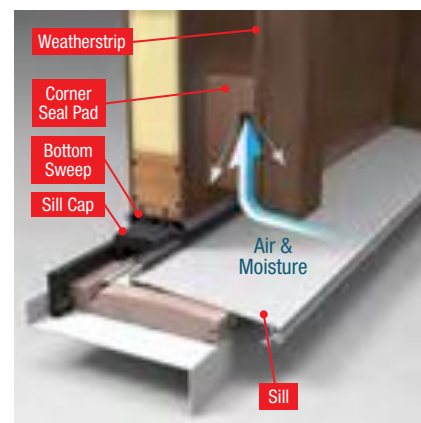

3 Corner seal pads (inswing only) complete the seal between the **sill cap, bottom sweep and weatherstrip** to help block potential pathways where wind-driven moisture can infiltrate the bottom corner of the door system.