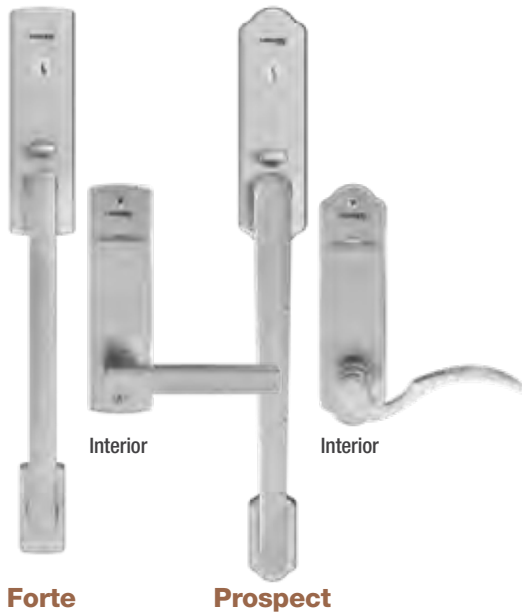

Designed to complement Therma-Tru® door styles from traditional to contemporary.

Forte

Prospect

Finish Options

Heirloom

Venture

Millennium

Backplates:
Wide
Narrow
Locking:
Active
Inactive