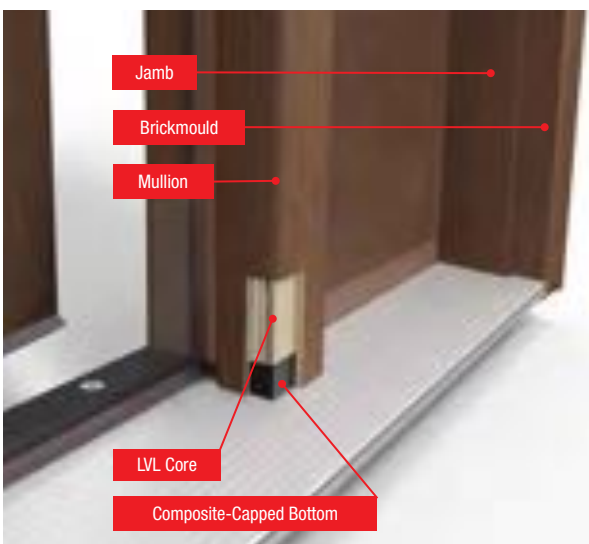

6 Lip-lite frame (shown right) features a **compression seal** against weather on the outside of the **door** and an **adhesive seal** against weather on the outside of the **glass**. **Flush-glazed glass** (shown left) is built directly into the door without a Lip-lite frame, featuring a **high-performance adhesive weather seal** inside and out.