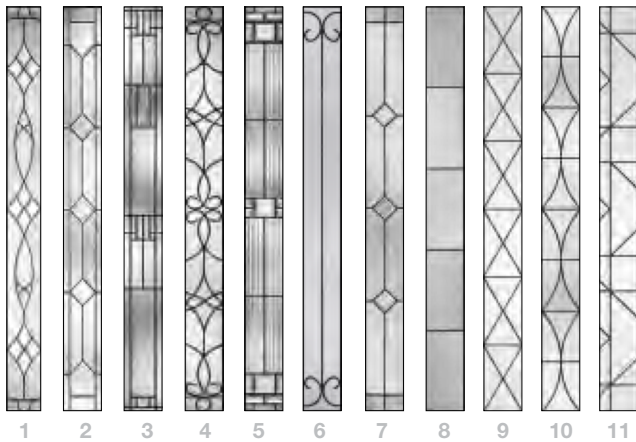

Decorative Glass

Available for Línea.