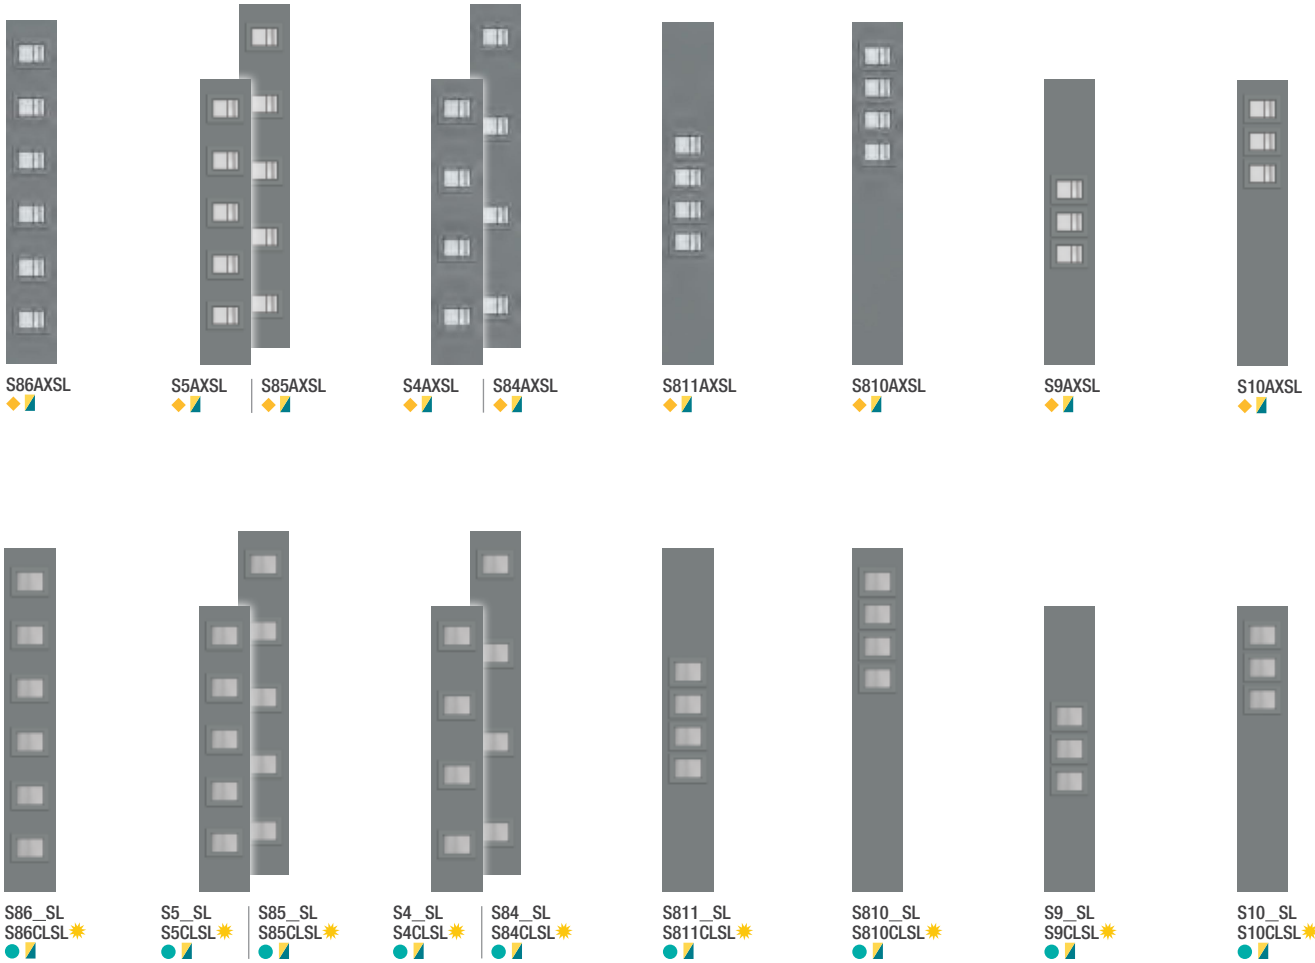

Privacy & Textured Glass Options
Add the code to the blank in the style number for the desired door and glass combination. For details on glass options, see page 248.

XK = Reeded	XJ = Chinchilla
XE = Satin Etch	XR = Rainglass
XC = Chord	XN = Granite

Key

- Low-E Glass (LE)
- Black Nickel Caming (1D)
- Vented Sidelite Options
- **NEW** Scrolled & Flat Advanta Lite Frame

Wood-Grained Fiberglass: Mahogany or Oak (Shown in Driftwood stain.)	Smooth Fiberglass	Steel

It's your decision, by design.
Select a look for the door and sidelites. Choose a material. Find an available glass design and frame to complete the statement. Stain or paint it any color. Explore all the possible combinations at thermatru.com/pulse.

Note: Door and sidelite styles shown in smooth fiberglass with flat lite frame. To see styles in other material choices, go to thermatru.com/pulse.

Note: See page 287 for important product details that may help with your purchase decision.
Right Page, Top: Pulse Línea, Low-E Glass with Flat Lite Frame, Door – S81RCL, Direct Set Sidelite – DRS82131SL, Finish – Chestnut
Right Page, Bottom: Pulse Echo, Satin Etch Glass with Flat Lite Frame, Door – S85XE, Sidelite – S85XESL, Finish – Onyx