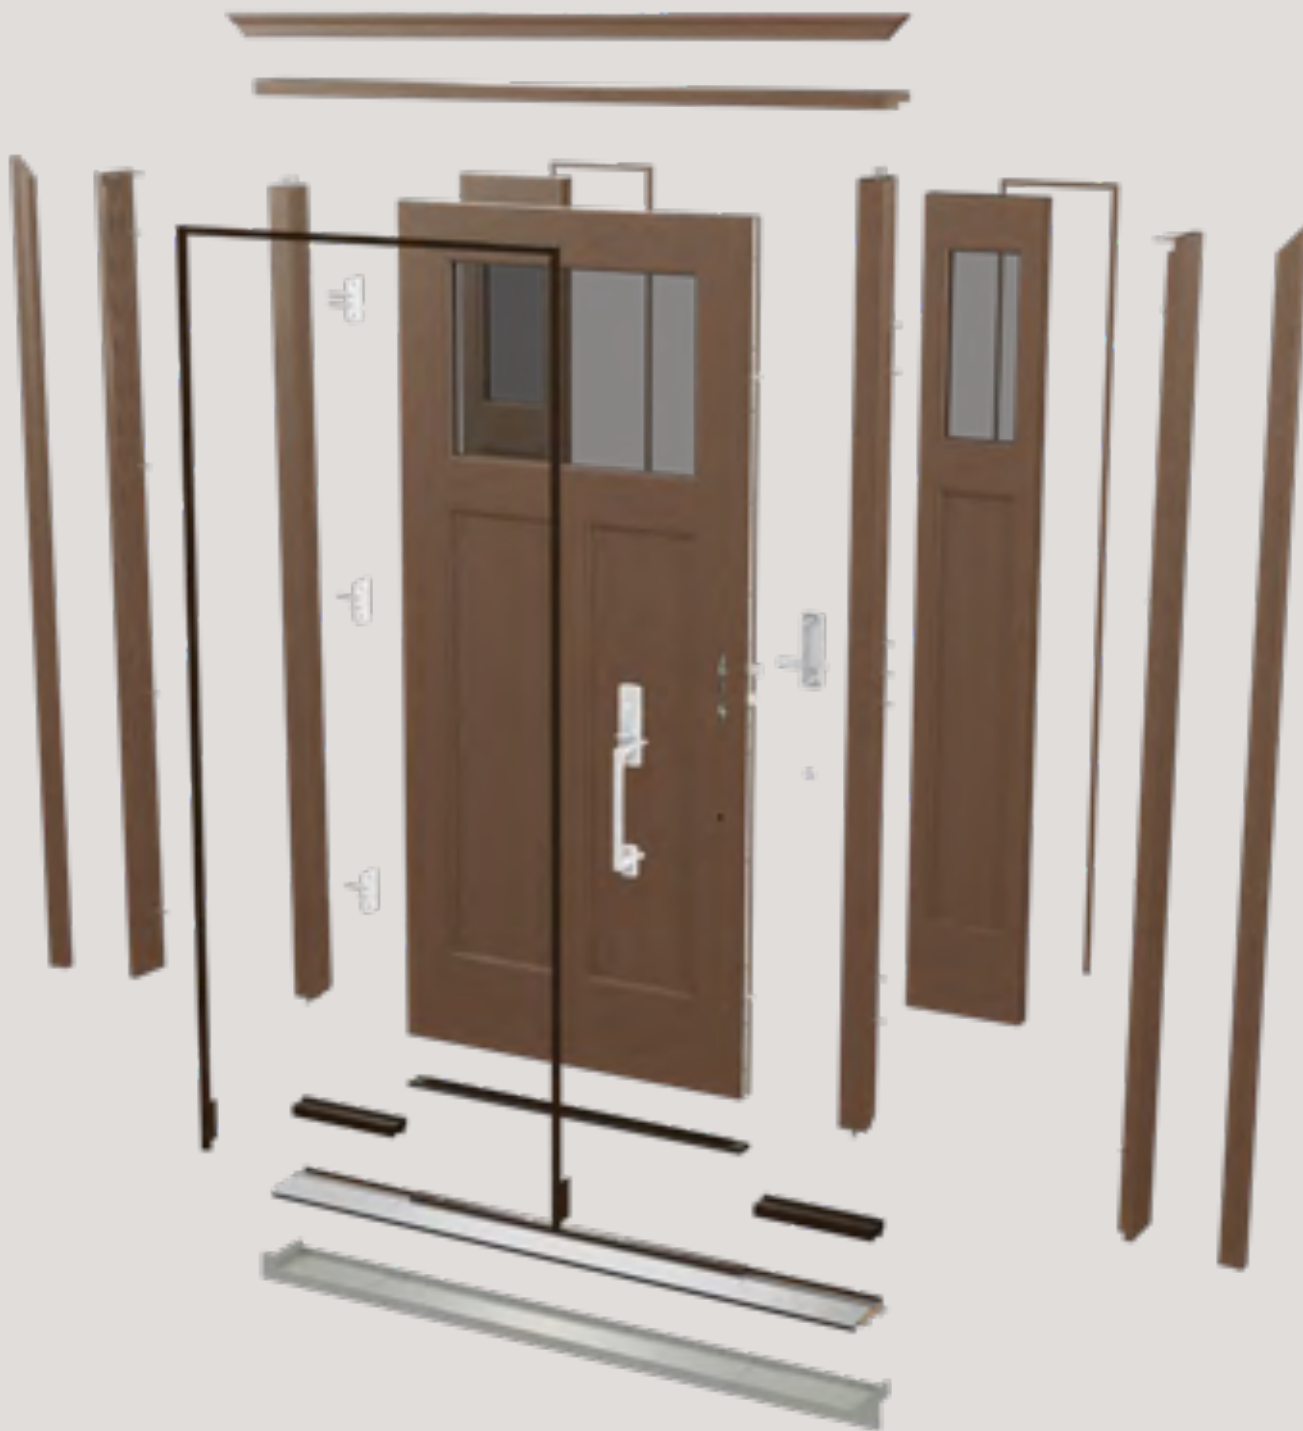

Next-level engineering.

Classic Craft complete entryway systems are designed with a full suite of premium-grade components, including ball-bearing hinges, medium-reach weatherstrip, 7-shape corner seal pads and more. Each piece is engineered with craftsman precision to create an unrivaled entry experience built to perform for a lifetime.