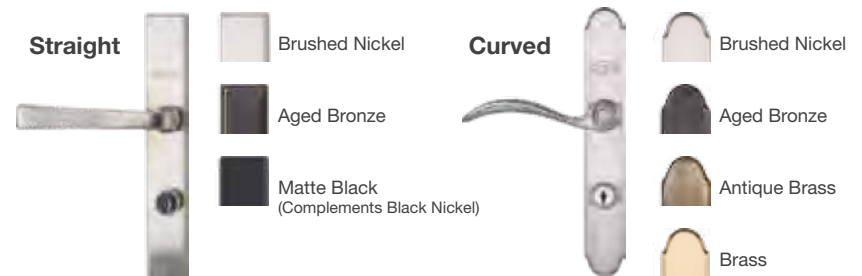

Note: See your Therma-Tru seller or visit www.thermatru.com for details on limited warranties and exclusions.

The storm door is easy to install at the jobsite.

The concealed hinges featuring retractable pins **4** and the revolutionary hidden closer with Click&Hold™ technology **5** enable a quick and intuitive installation experience. After the installation of the entry door, install the closer, sweep and hardware. Then, follow these three simple steps to complete the job. **Scan the QR code to learn more about storm door panel installation.**

Color Options

Features a maintenance-free finish.

7 QuickFit™ Handlesets***

CLASSIC CRAFT®

An unrivaled entry experience.

Transform the entry into a one-of-a-kind experience. One that blends artistry, craftsmanship and modern engineering. Captivate the senses with remarkably authentic wood grains, exquisite handcrafted glass and sumptuous design details found only in Classic Craft. Because homes with uncompromising style demand uncompromising entryways.