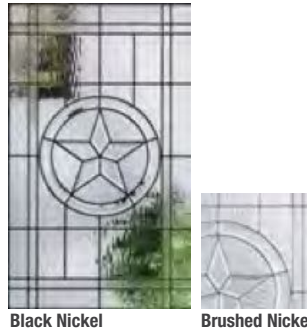

Black Nickel
Brushed Nickel
Texas Star
Glass Privacy Rating: **5**